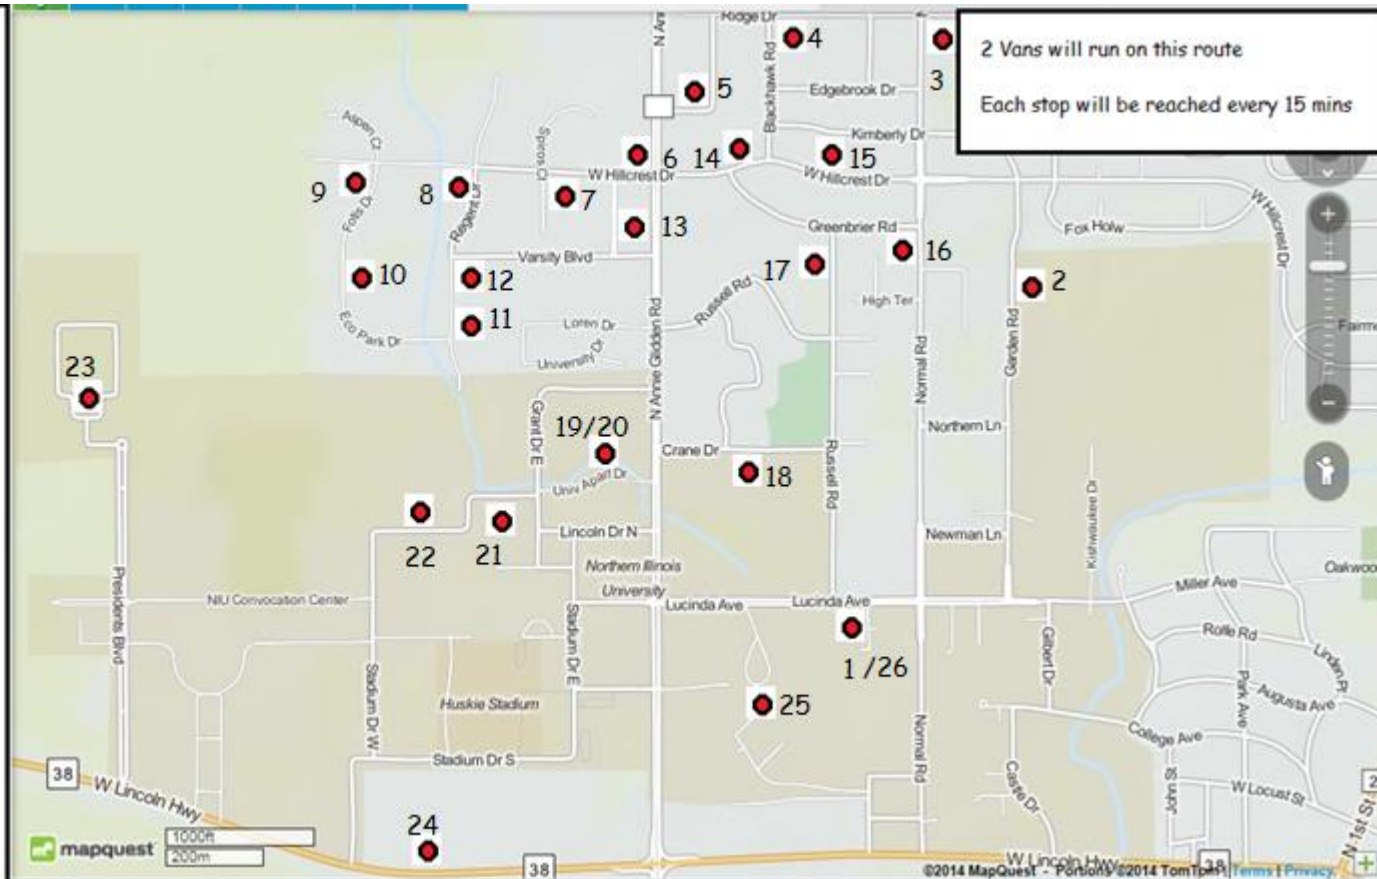

Huskie Safe Line – North Route

Listing of Stops:

1. Holmes Student Center
2. Barsema Hall
3. Nursing School
4. Blackhawk / Ridge
5. Rushmore / Arcadia
6. Casey's Gas Station
7. Hillcrest / Spiros
8. Hillcrest / Regent
9. Hillcrest / Fotis
10. 735 Fotis
11. Regent / Eco Park Drive
12. Varsity / Regent
13. Jimmy John's back lot
14. La Salsa Parking Lot
15. 900 Block Hillcrest
16. Greenbrier / Normal
17. Greenbrier / Russell
18. University Plaza Lot
19. New Hall - North side bridge
20. New Hall- by volleyball court
21. Grant North
22. Stevenson North
23. Northern View Community Center
24. Fatty's Bar and Grill
25. University Circle
26. Holmes Student Center

Huskie Safe Line – South Route

Listing of Stops:

1. Holmes Student Center
2. CVS Lot
3. Deerpath / Knolls
4. Knolls Drive / Ivy
5. Ashbury Court Apartments
6. Walgreens Parking Lot
7. Locust / John Street
8. Augusta / Woodley
9. Gilbert Hall
10. Normal / Lincoln Terrace
11. Founders Library
12. Holmes Student Center